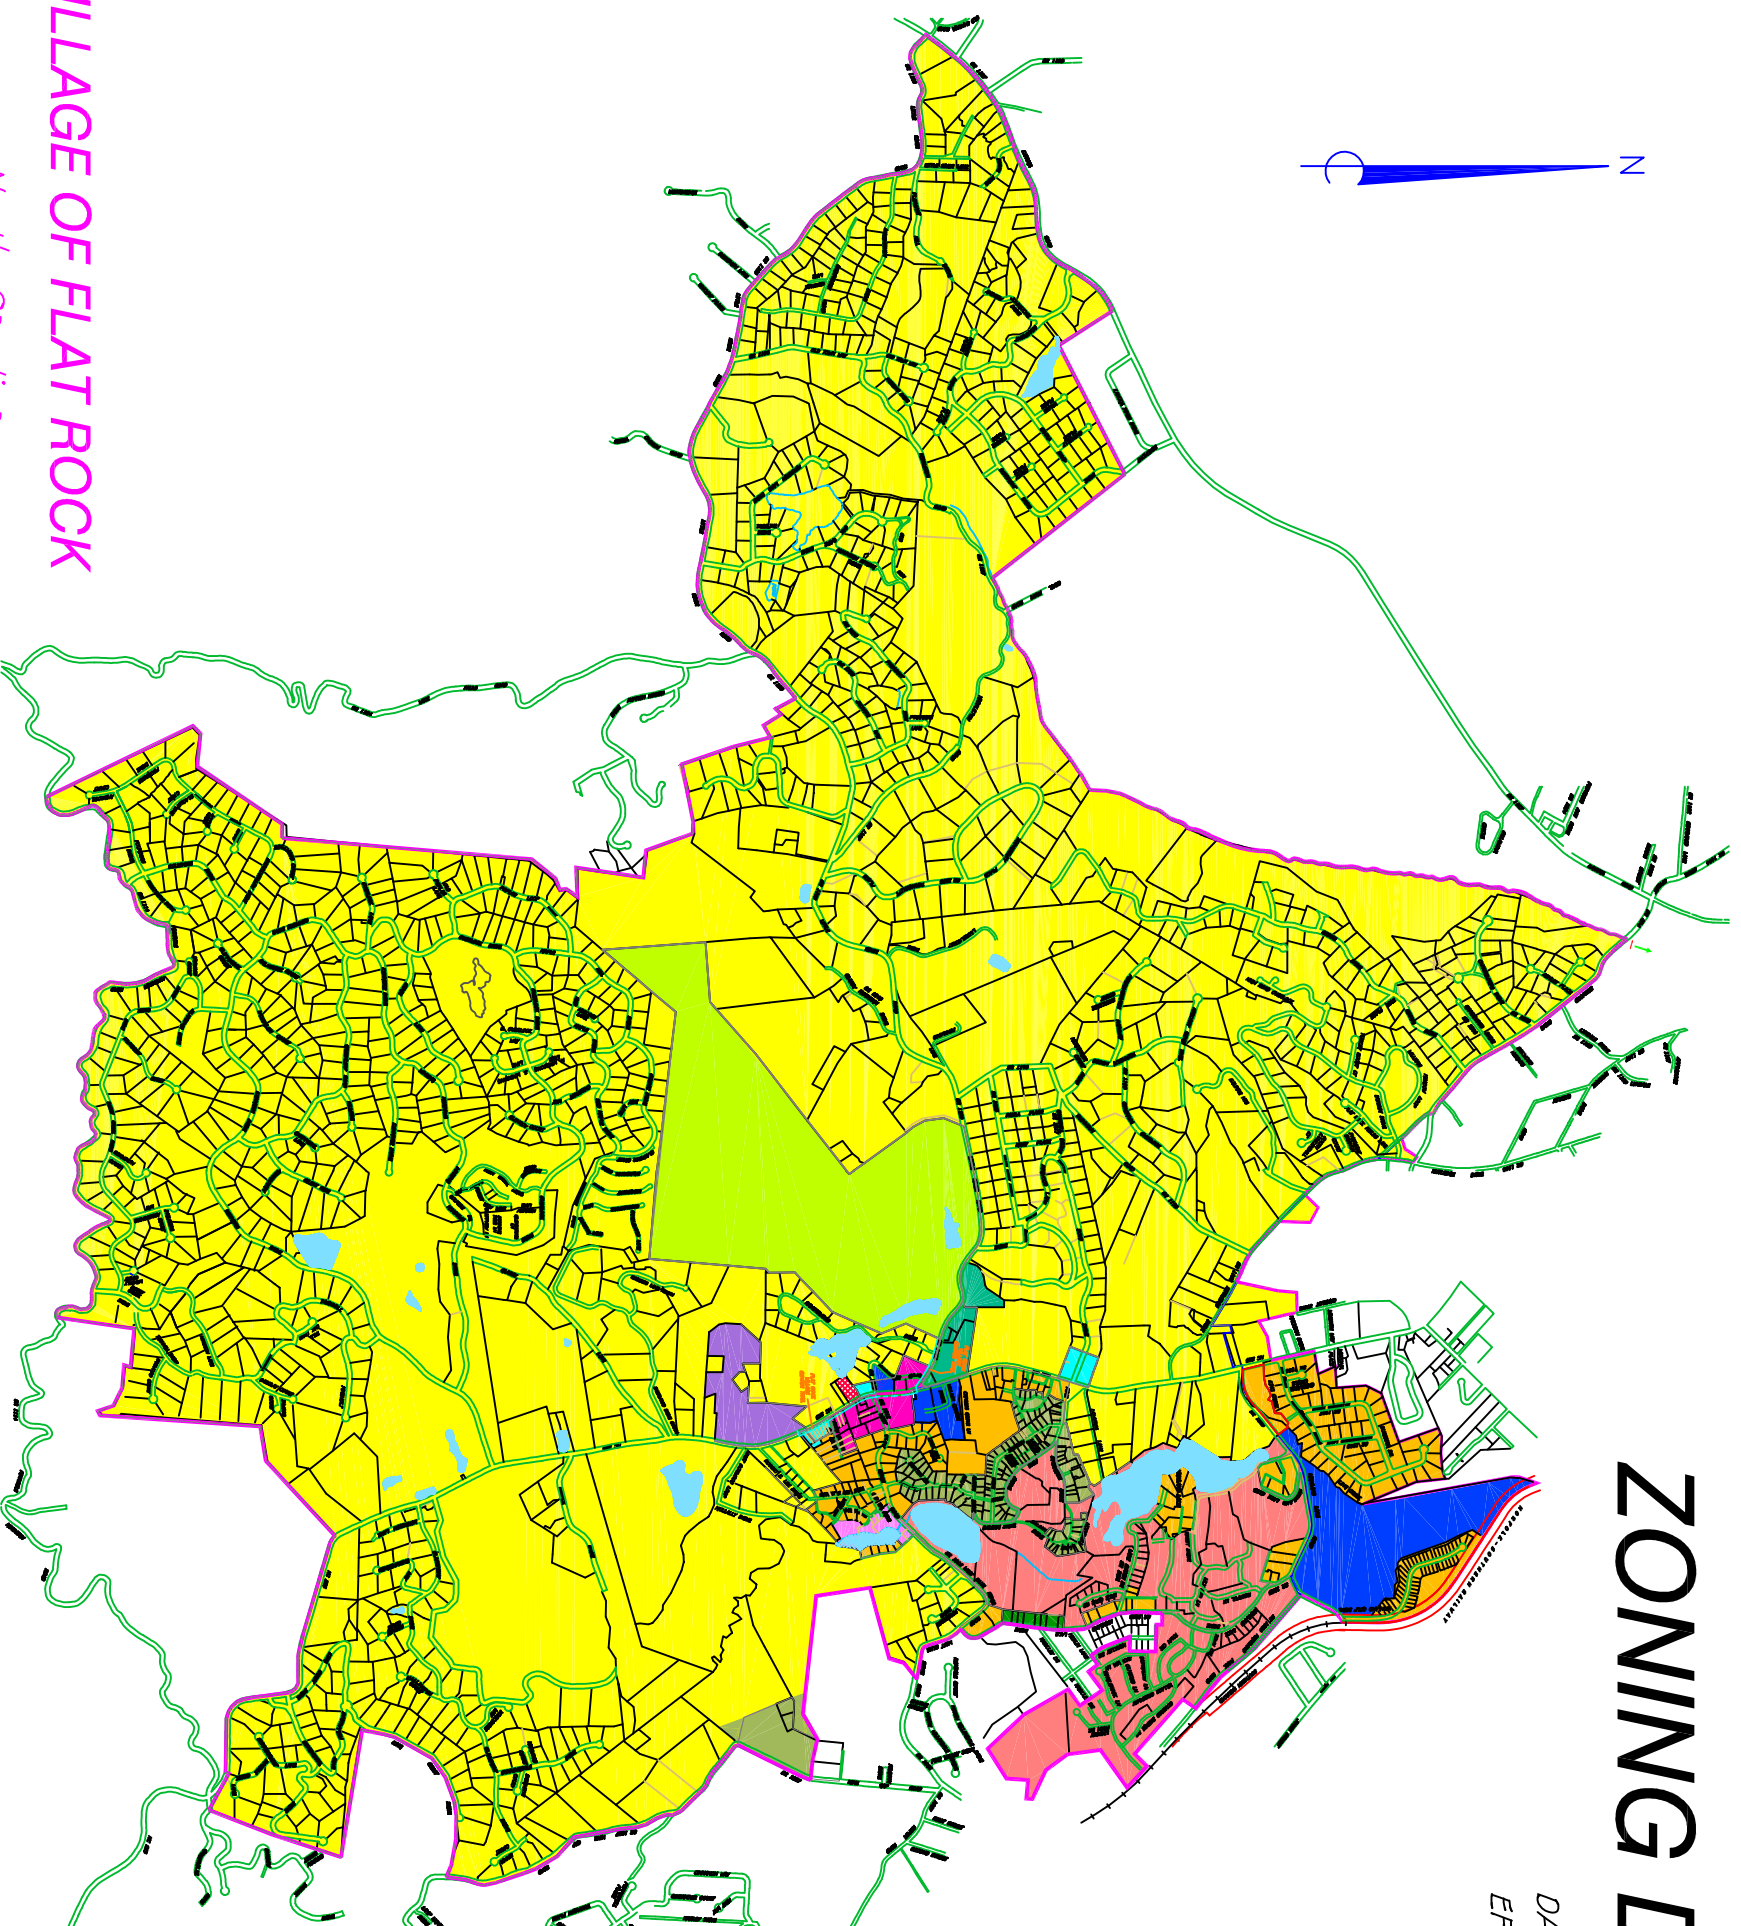

# ZONING DISTRICTS MAP

DATE ADOPTED: NOVEMBER 8, 2018

EFFECTIVE DATE: NOVEMBER 8, 2018

## LEGEND

- R-40 LOW DENSITY RESIDENTIAL DISTRICT
- R-20 LOW DENSITY RESIDENTIAL DISTRICT
- R-20-MH LOW DENSITY MANUFACTURED HOUSING RESIDENTIAL DISTRICT
- R-10 MEDIUM DENSITY RESIDENTIAL DISTRICT
- PA PERFORMING ARTS DISTRICT
- C-1 COMMERCIAL DISTRICT
- NP NATIONAL PARK DISTRICT
- RC RESIDENTIAL CONFERENCE DISTRICT
- HI HISTORIC INN DISTRICT
- MF MULTI FAMILY RESIDENTIAL DISTRICT
- ML MOTEL LODGING DISTRICT
- GCP5 GOVERNMENT, CIVIC AND PUBLIC SERVICE DISTRICT
- RPUD-COD RESIDENTIAL PLANNED UNIT DEVELOPMENT - CONDITIONAL OVERLAY DISTRICT